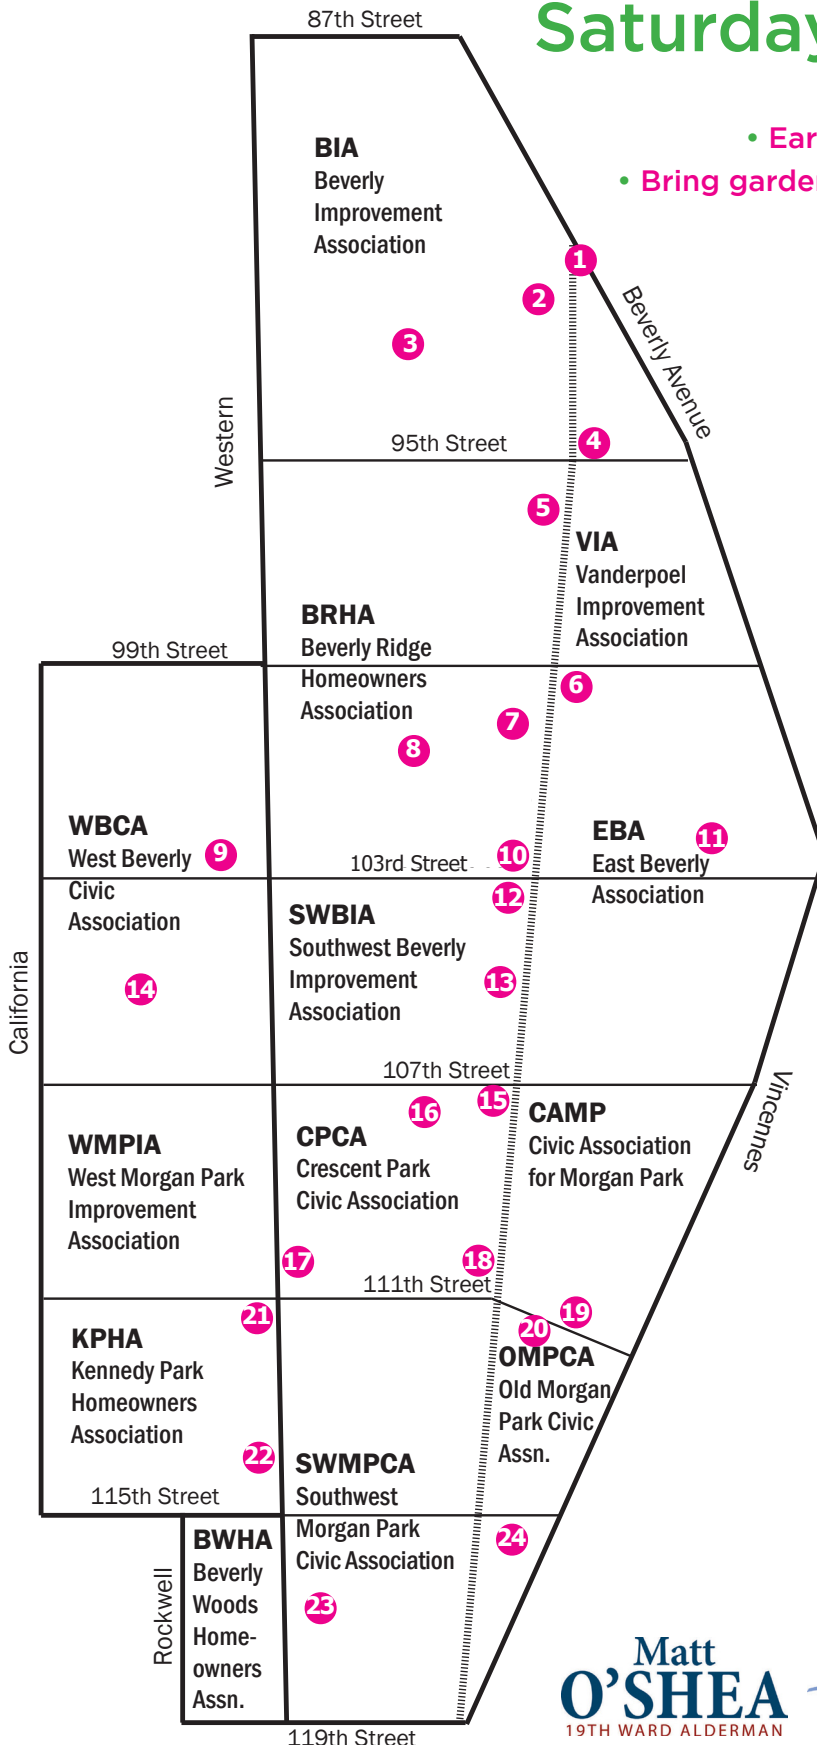

2022 BAPA CLEAN & GREEN

Saturday, April 23 • 9am

- Be a volunteer.
- Earn student service hours.
- Bring gardening gloves and tools, if you can.

CHOOSE A LOCATION

Email your location and number of people in your group by **Wed., Apr. 20** to bapa@bapa.org

1. 91st St. Metra Station
2. Cosme Park
3. Kellogg School
4. 95th St. Metra Station
5. Ridge Park
6. 99th St. Metra Station
7. Hurley Park
8. Sutherland School
9. Beverly Park
10. The Castle /103rd St. hill
11. Graver Park
12. 103rd St. Metra Station
13. Barnard Park
14. Monroe Park
15. 107th St. Metra Station
16. Crescent Park
17. Clissold School
18. 111th St. Metra Station
19. Edna White Garden
20. Esmond School
21. Beverly Arts Center
22. Kennedy Park
23. Park 581
24. Blackwelder Park

Matt O'SHEA
19TH WARD ALDERMAN

BAPA
Beverly Area
Planning Association

Department of Streets
and Sanitation