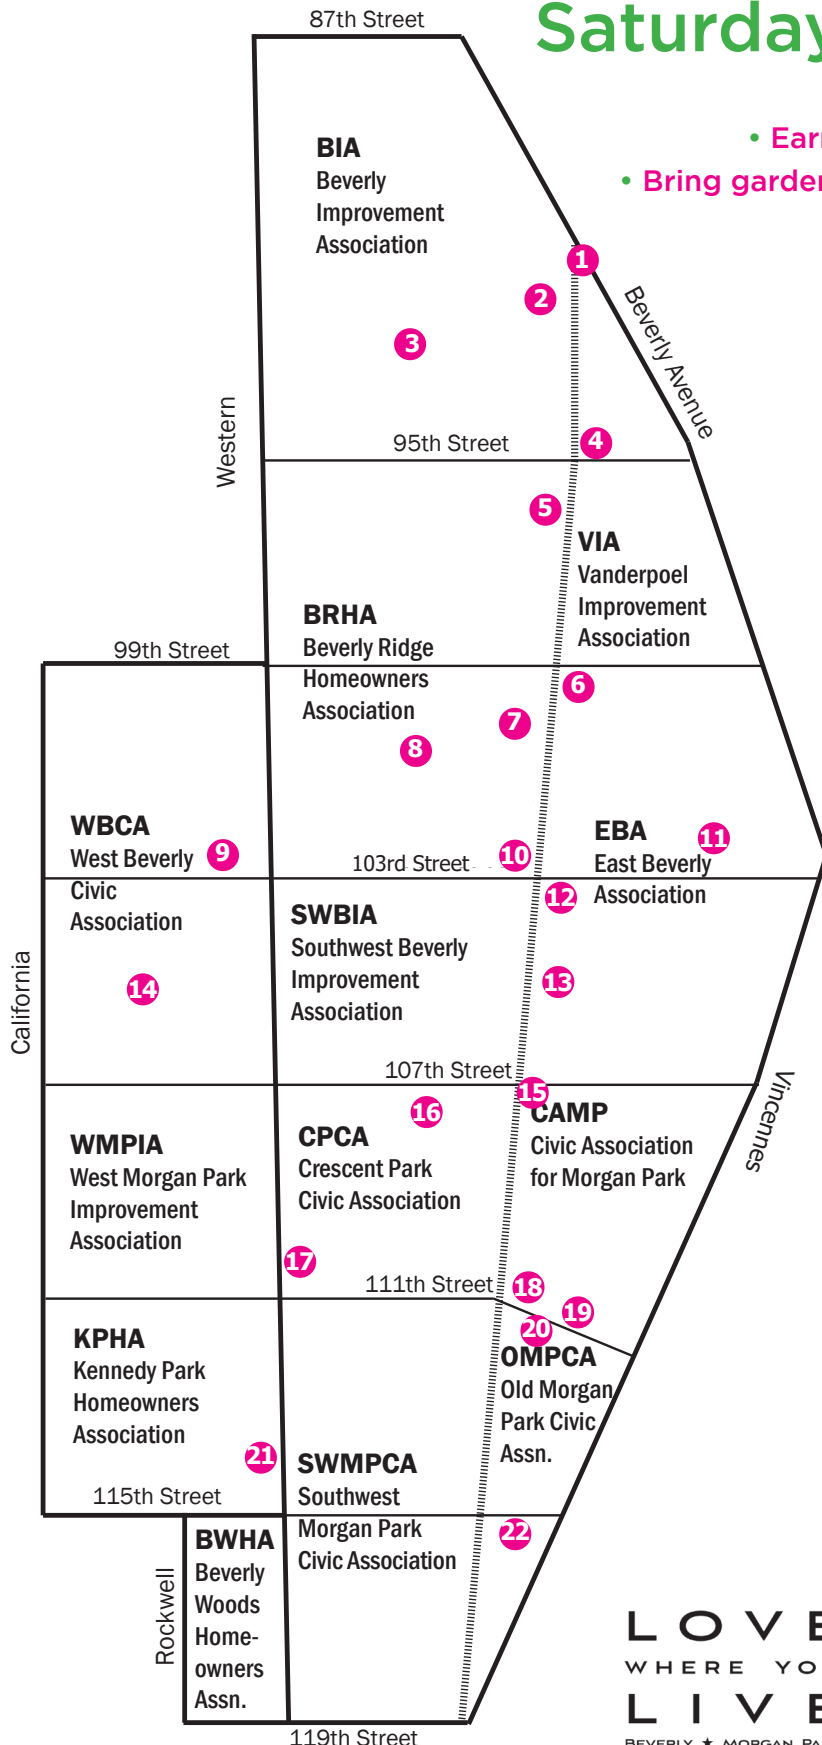

2021 BAPA CLEAN & GREEN

Saturday, April 24 • 9am

- Be a volunteer.
- Earn student service hours.
- Bring gardening gloves and tools, if you can.

CHOOSE A LOCATION

Email your location and number of people in your group by **Wed., Apr. 21** to cfey@bapa.org

1. 91st St. Metra Station
2. Cosme Park
3. Kellogg School
4. 95th St. Metra Station
5. Ridge Park
6. 99th St. Metra Station
7. Hurley Park
8. Sutherland School
9. Beverly Park
10. The Castle /103rd St. Hill
11. Graver Park
12. 103rd St. Metra Station
13. Barnard Park
14. Monroe Park
15. 107th St. Metra Station
16. Crescent Park
17. Clissold School
18. 111th St. Metra Station
19. Edna White Garden
20. Esmond School
21. Kennedy Park
22. Blackwelder Park

LOVE
WHERE YOU
LIVE
BEVERLY ★ MORGAN PARK

BAPA Beverly Area
Planning Association